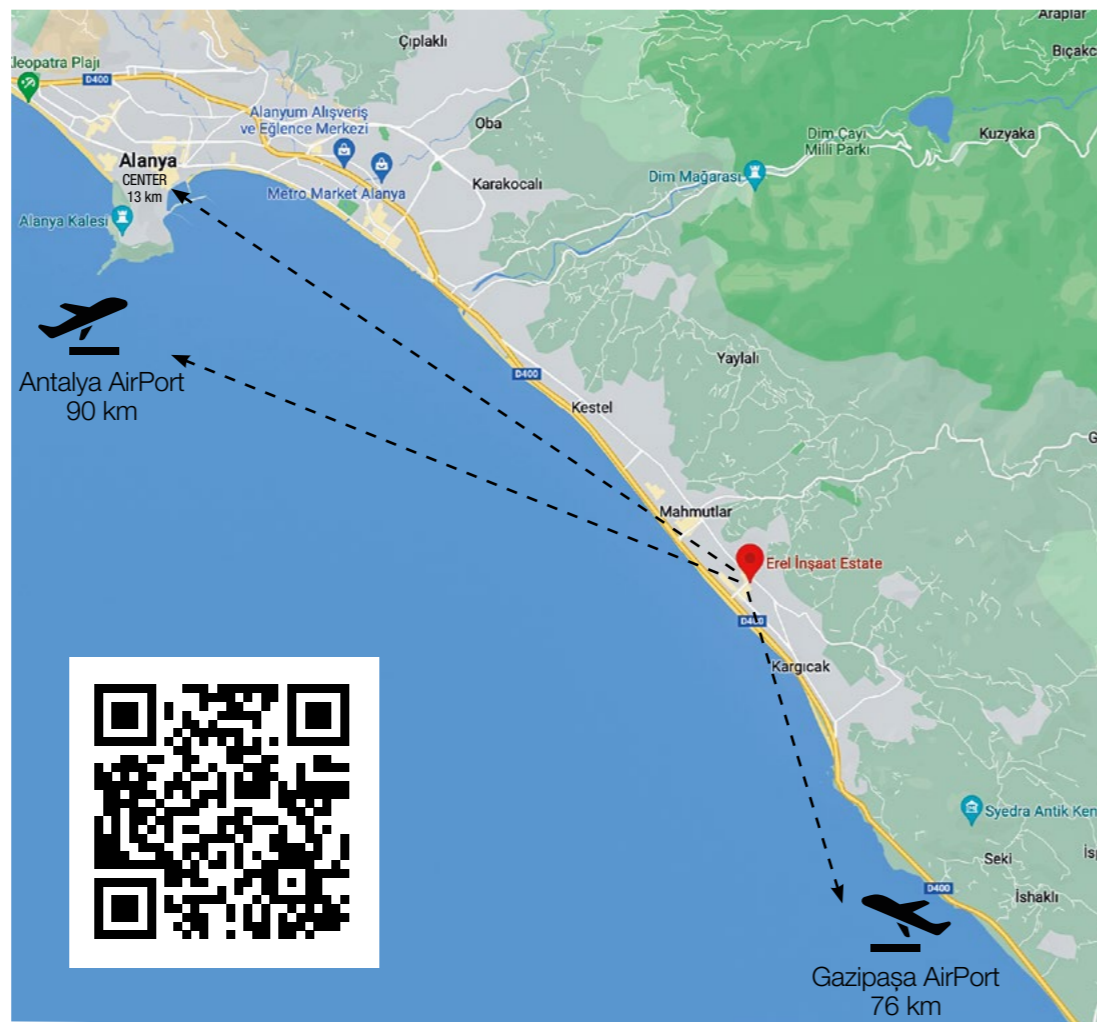

# MAHMUTLAR

Mahmutlar has a fantastic location 10 km east of Alanya, with the majestic Taurus mountains as a backdrop and the beautiful Mediterranean in the front.

Mahmutlar stretches about 5 km, from Kestel to the west to Kargıcak to the east, and is one of Alanya's largest suburbs.

Махмутлар имеет фантастическое расположение в 10 км к востоку от Алании, на фоне величественных гор Тавр и красивого Средиземного моря.

Махмутлар простирается примерно на 5 км, от Кестеля на западе до Каргыджака на востоке, и является одним из крупнейших пригородов Алании.

# EL Erel Life

200 metro to the sea, Great location, Supermarkets, shops, restaurants, public transport, 25 km to the airport, 12 km to Alanya. The complex has a swimming pool, children's slides, a lounge area, a large playground, gardens and green areas, a common tennis court, an indoor pool, a hammam, fitness, a jacuzzi, a sauna, a generator