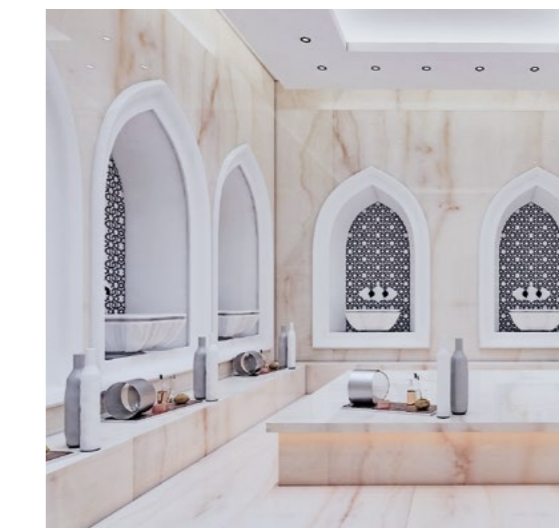

Social Areas / Общественные Зоны

You will spend safe, happy, peaceful and quality time in the social areas of Erel Life project, which we have designed for your family by considering every detail.

Вы проведете безопасное, счастливое, спокойное и качественное время в общественных зонах нашего проекта Erel Life, который мы разработали для вашей семьи, продумав каждую деталь.